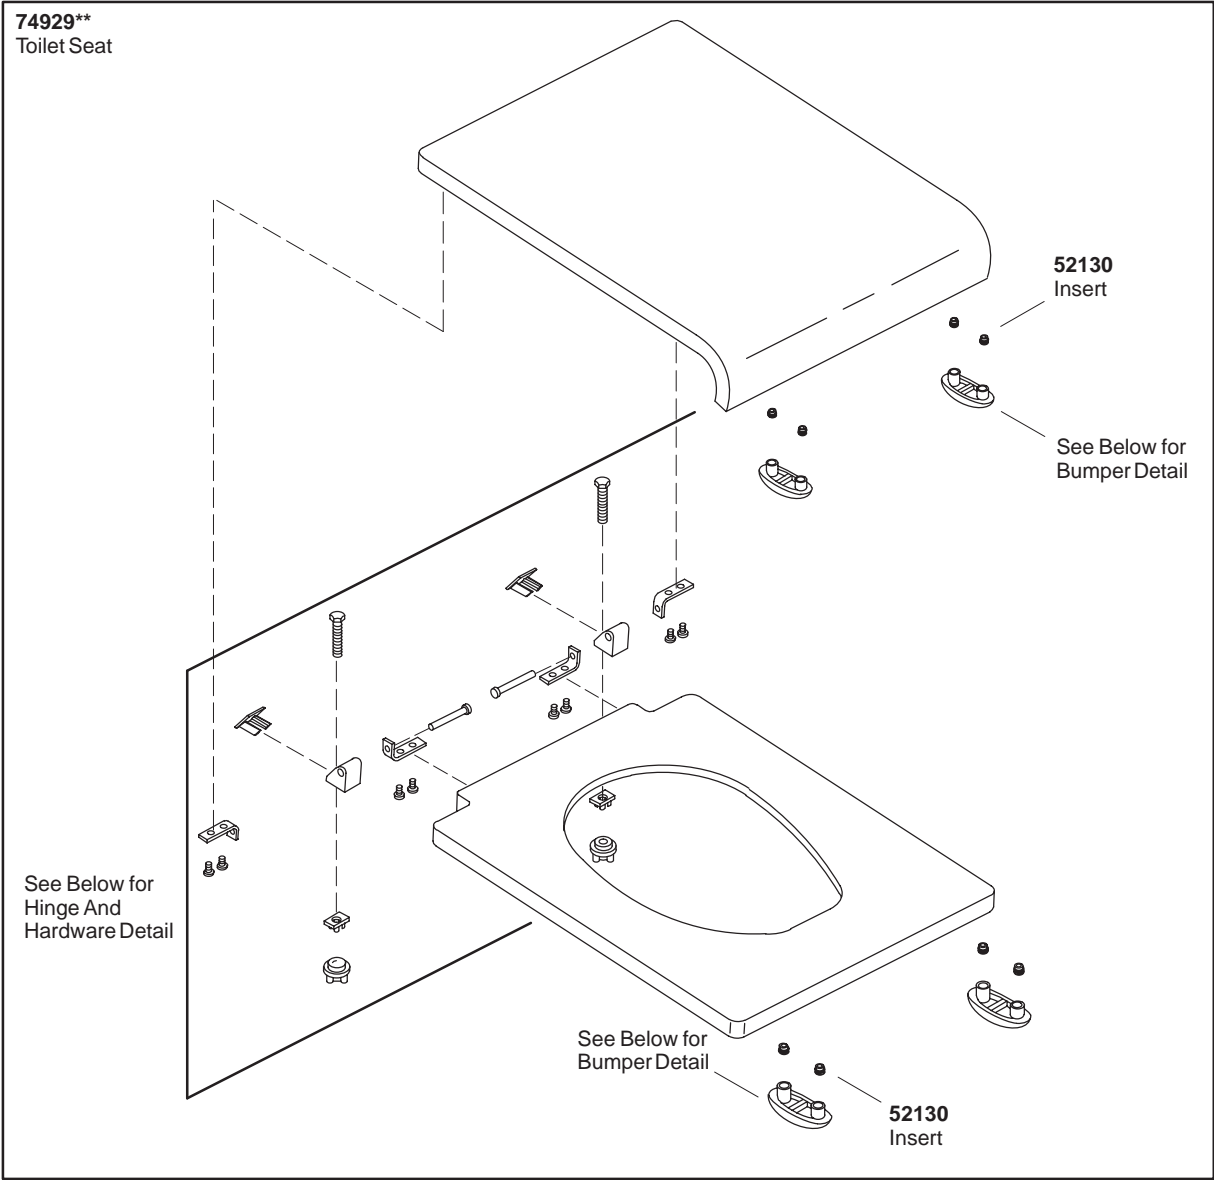

KOHLER[®] SERVICE PARTS

PILLOW TALK™ POWER LITE™ TOILET

**Finish/color code must be specified when ordering.

**Finish/color code must be specified when ordering.

81996**

Switch

(K-9433)