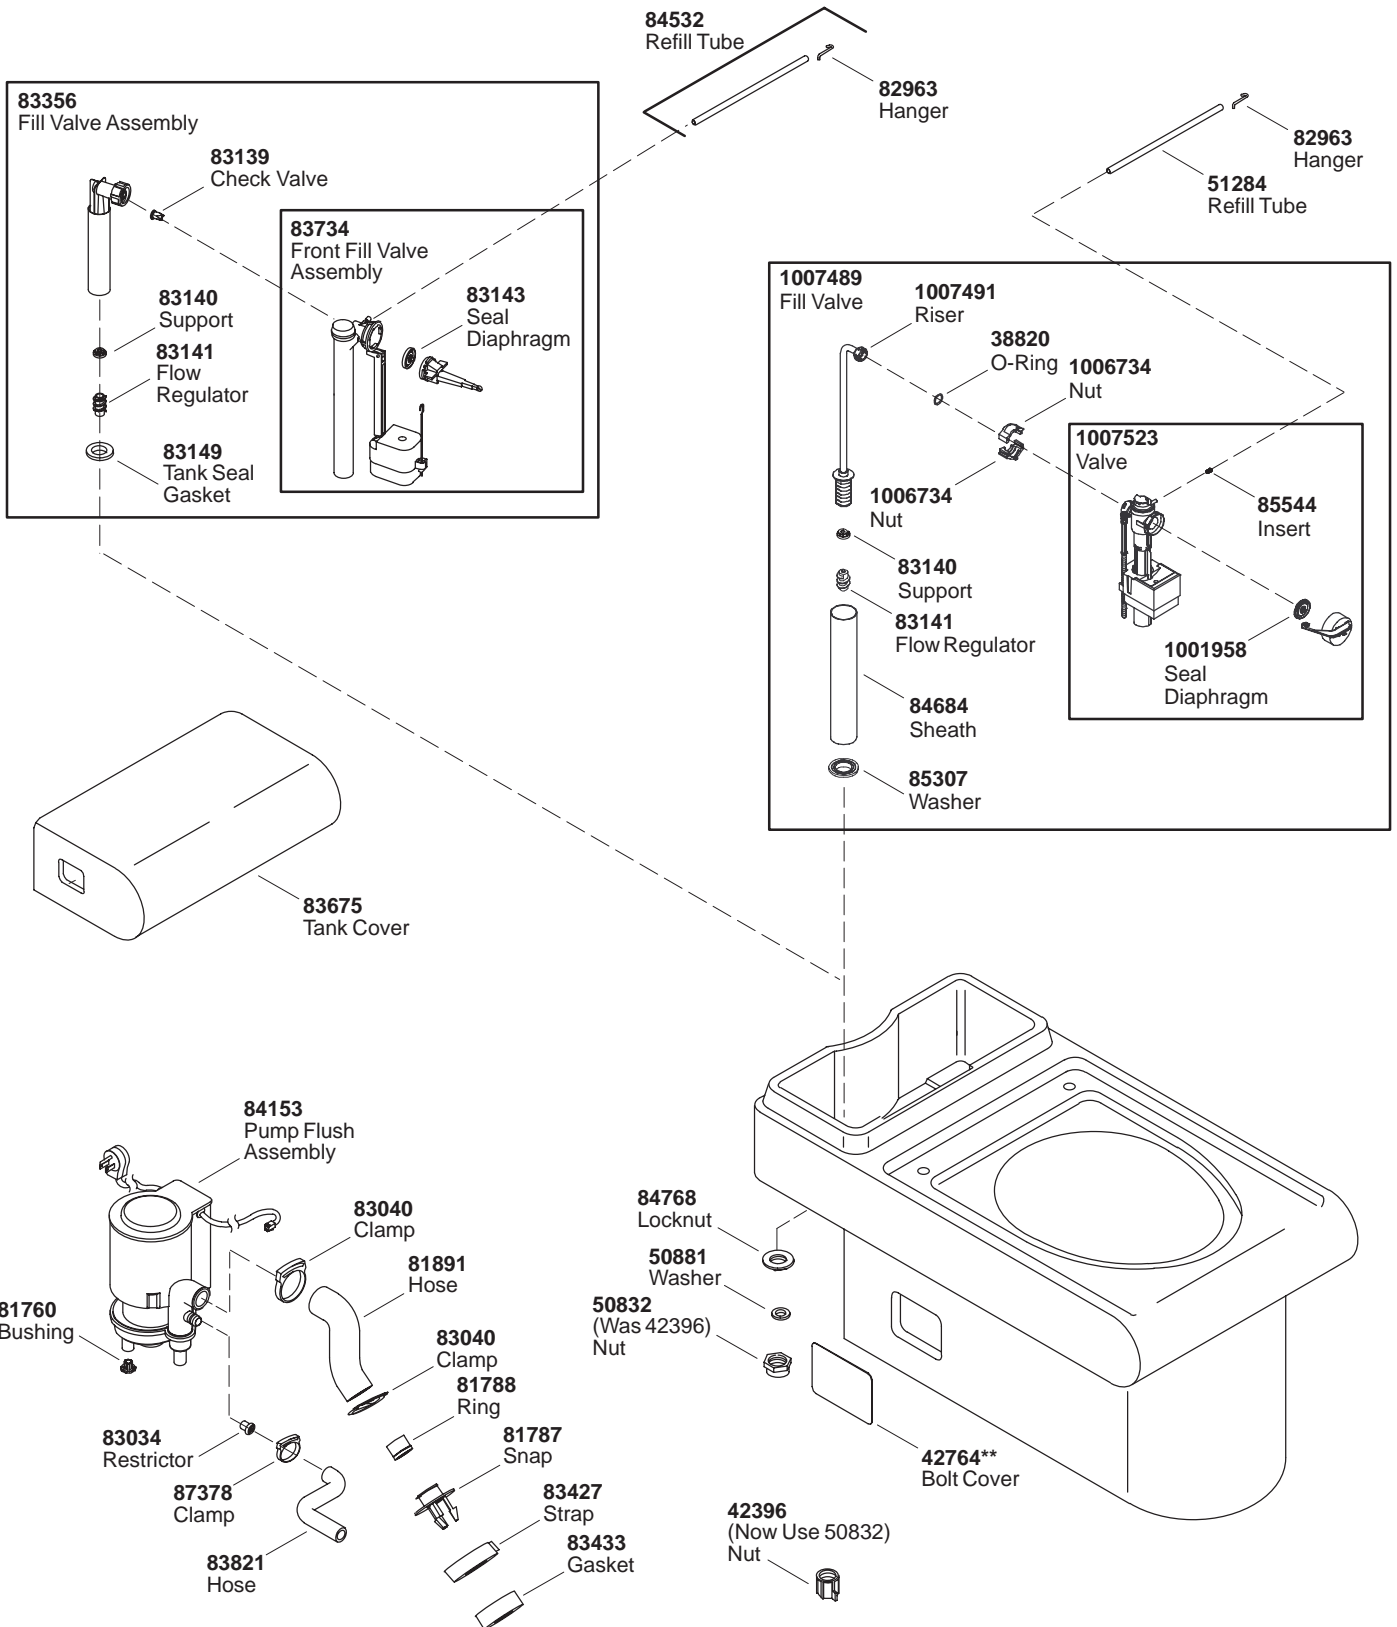

KOHLER[®] SERVICE PARTS

PILLOW TALK™ POWER LITE™ TOILET

**Finish/color code must be specified when ordering.

**Finish/color code must be specified when ordering.

81996**

Switch

(K-9433)